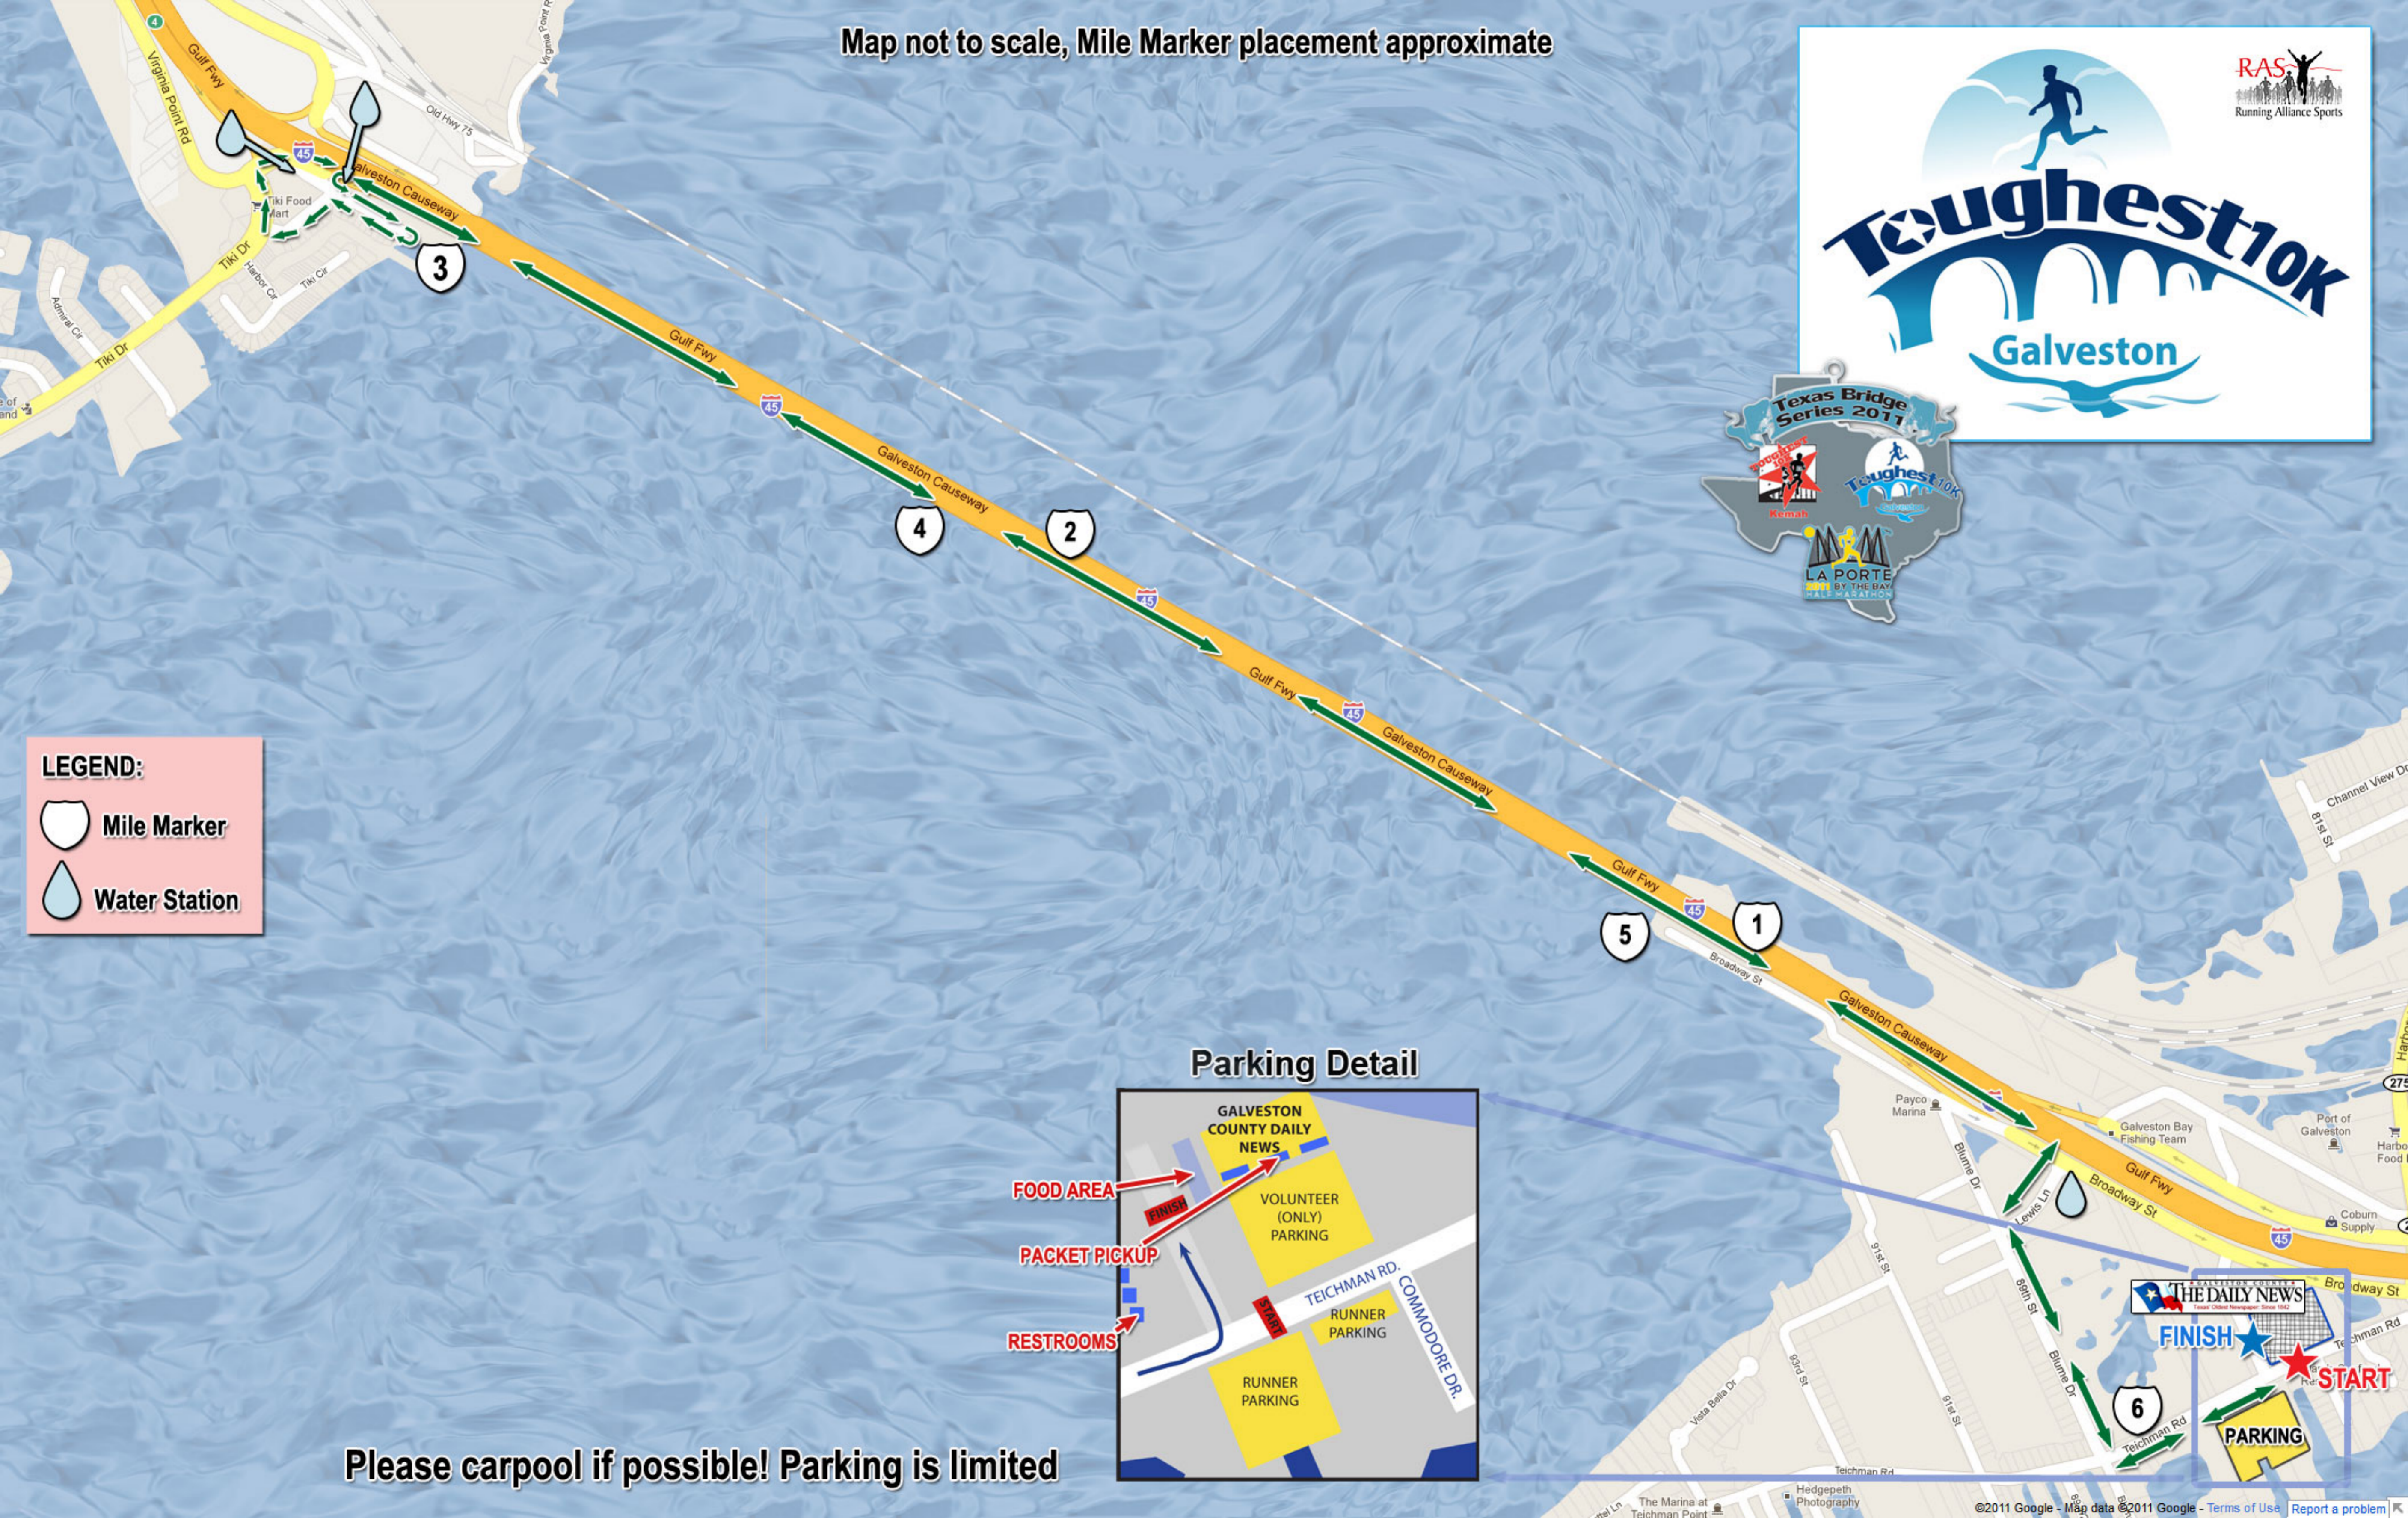

Map not to scale, Mile Marker placement approximate

**LEGEND:**

- Mile Marker
- Water Station

**Parking Detail**

**Please carpool if possible! Parking is limited**